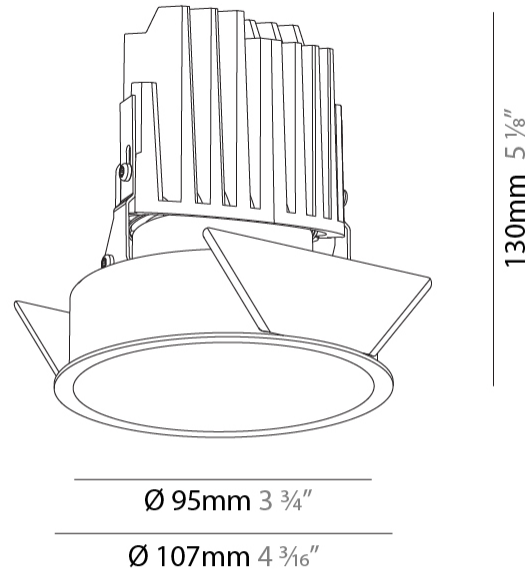

GENERAL

Series: Bioniq
Subseries: Bioniq Round Deep
Brand: Prolicht
Division: Architectural
Mounting Type: Recessed
Mounting Location: Ceiling
Subcategory: Downlight

PHYSICAL

Shape: Round
Diameter (mm): 107
Diameter (in): 4 3/16
Height (mm): 130
Height (in): 5 1/8
Ceiling Thickness (mm): 10 / 12.5 / 15
Ceiling Thickness (in): 3/8 or 1/2 or 9/16
Min. Recessing Depth (mm): 150
Min. Recessing Depth (in): 5 7/8
Light Distribution: Downlight
Weight (kg): 0.506
Weight (lbs): 1.12
Fixture Finish: SSR / BKV / CWI / CRY / HAB / UFT / ITA / RUA / FTG / MYG / LOD / PUS / FRO / FUP / KIA / POP / BLS / SPG / MEY / GOH / GUM / CHC / COM / ABZ / JAG / OBR / MOS / ROR
Fixture Material: Aluminum Die Cast
Cut-out Measurements: 98mm / 3 7/8"

ELECTRICAL

Lamp Type: LED (Zhaga Standard)
Total Output Wattage (W): 15
Dimming: Dali Dimming
Driver Included: No
Driver Location: Recessed Housing
Driver Type: Constant Current - 120Vac
Housing: See components
Input Voltage (V): 120
Constant Current (MA): 350

LED

Number of LEDs: 1
Color Temperature (°K): Warm Dim
Max. Delivered Lumen (lm): 760
Nominal Lumen (lm): 1140
CRI: >90 CRI

OPTICAL

Reflector: 20 / 40 / 60

RATINGS AND CERTIFICATIONS

Certified By: Certified for North American Standards
IP rating: IP20